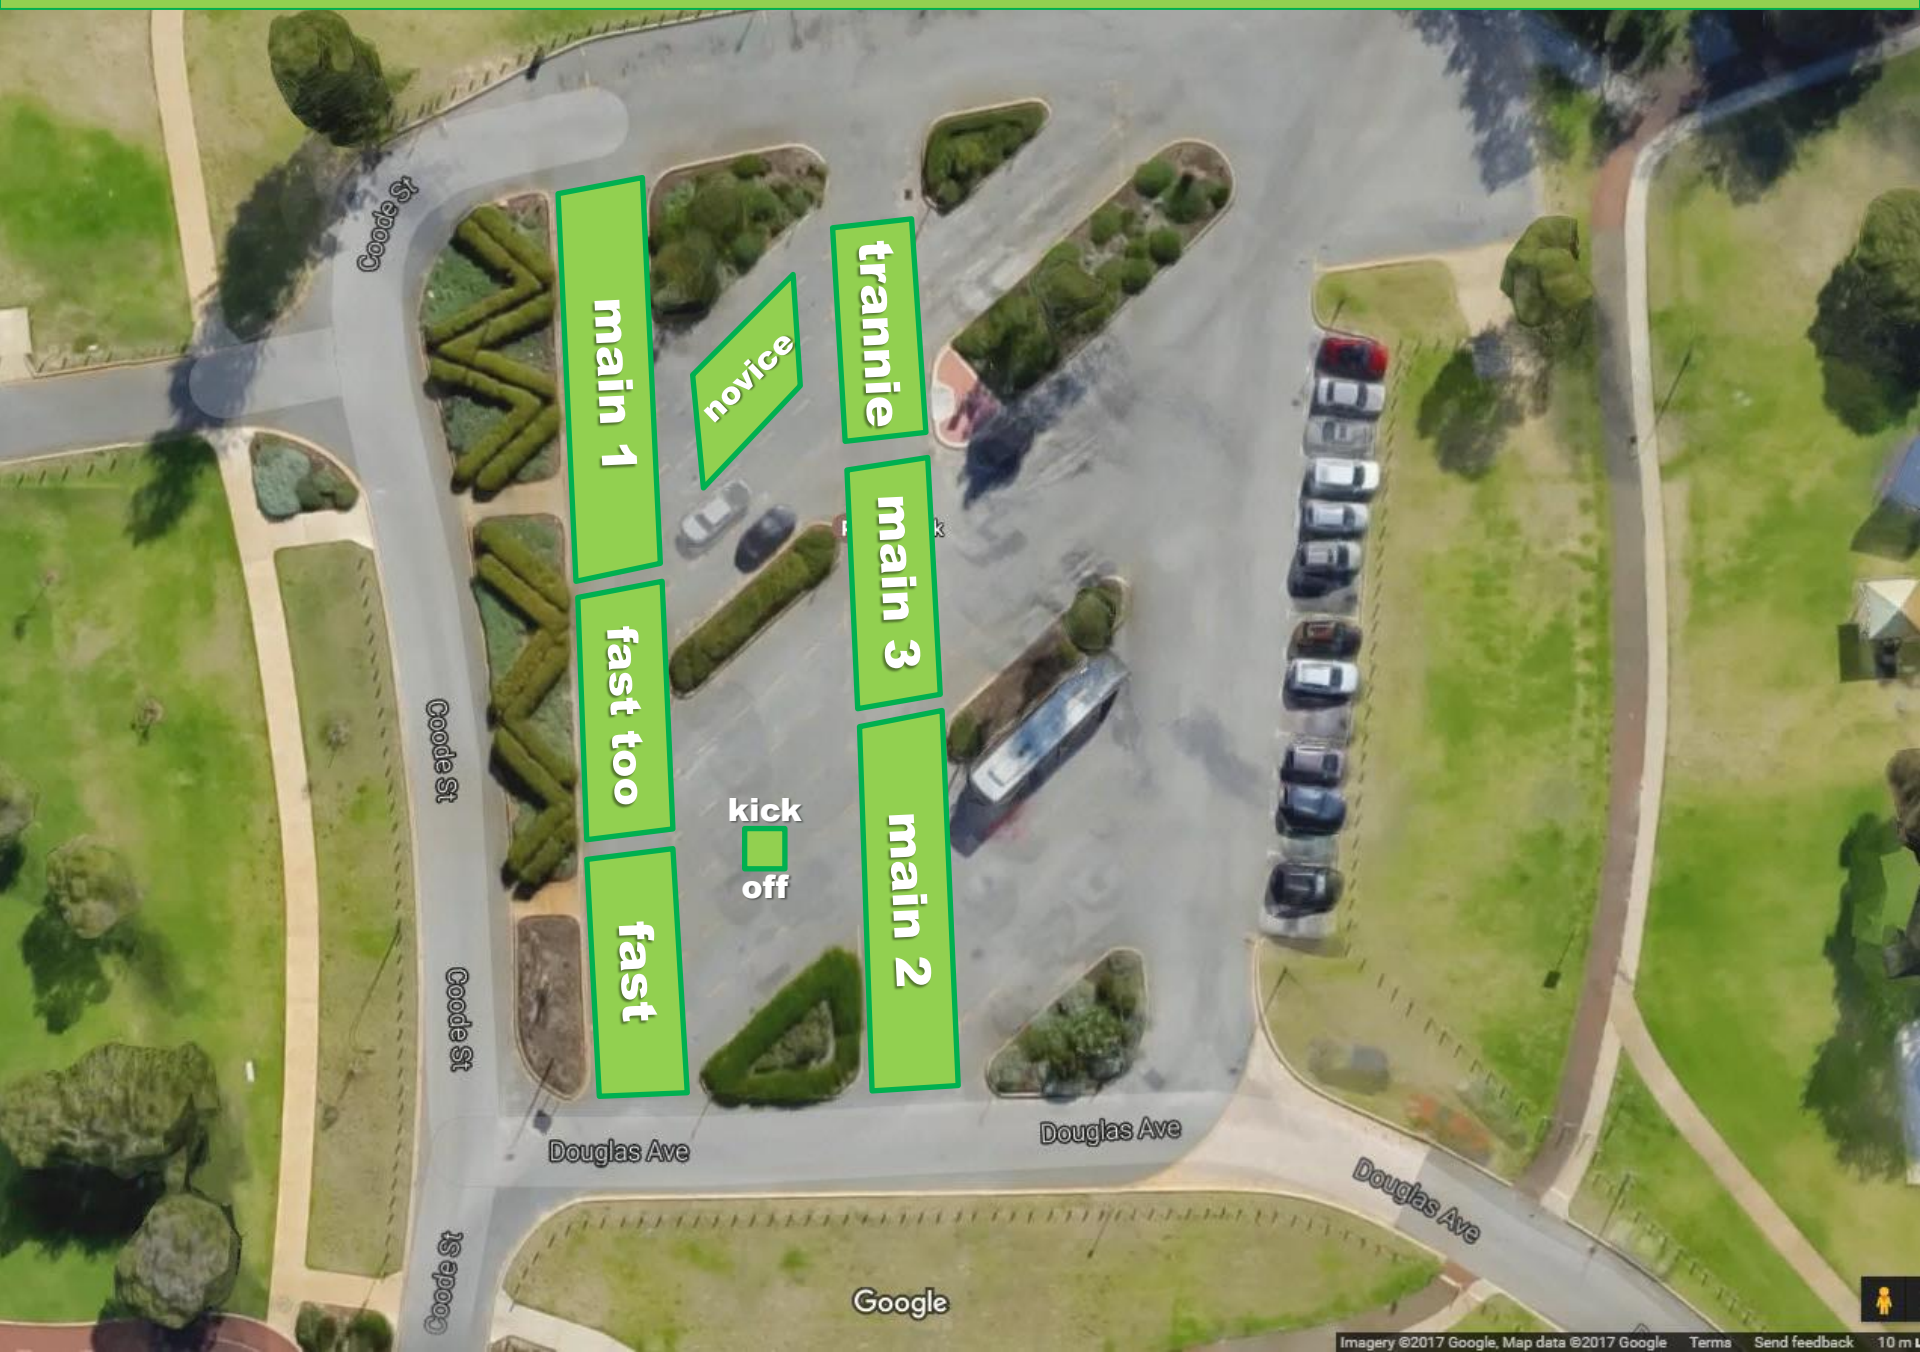

south perth rouleurs – saturday ride 7:00am

Coode St

Coode St

Coode St

Coode St

Douglas Ave

Douglas Ave

Douglas Ave